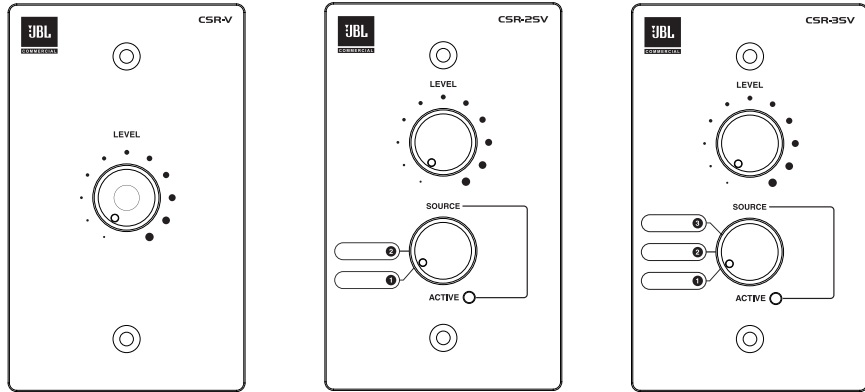

CSR Series

OVERVIEW:

The CSR series of controllers allow the CSM series of mixers to be controlled remotely. The CSR series consists of three models: the CSR-V, the CSR-2SV, and the CSR-3SV. The CSR-V allows volume control. The CSR-2SV allows volume control and source selection between two (2) sources. The CSR-3SV allows volume control and source selection between three (3) sources. The following table summarizes this functionality.

| Remote Control | Source Select | Volume |
|----------------|---------------|--------|
| CSR-V | | ✓ |
| CSR-2SV | 2 | ✓ |
| CSR-3SV | 3 | ✓ |

Equipped with RJ-45 connectors, the CSR controllers connect to a CSM mixer via Cat 5 cable, over a maximum distance of 1000 feet (305 meters). The CSM-21 allows connection of one (1) CSR controller, and the CSM-32 allows connection of up to two (2) CSR controllers.

*when using two input sources

All CSR controllers are available in white or black, and in single-gang EU or single-gang US form factor.

The CSR-2SV and CSR-3SV each contain a green LED. This LED illuminates when the CSR controller is the active source selector for the zone (i.e. when the Source Select knob on the CSM mixer is set to the "REMOTE" position). If desired, this LED can be disabled for inconspicuous operation.

CSR Series

TECHNICAL SPECIFICATIONS:

| | |
|-----------------------|---|
| Connector: | RJ-45 |
| Cable Type: | Cat 5, straight-through cable, 7568B standard |
| Maximum Cable Length: | 1000 ft. (305 m) |
| Dimensions: | |