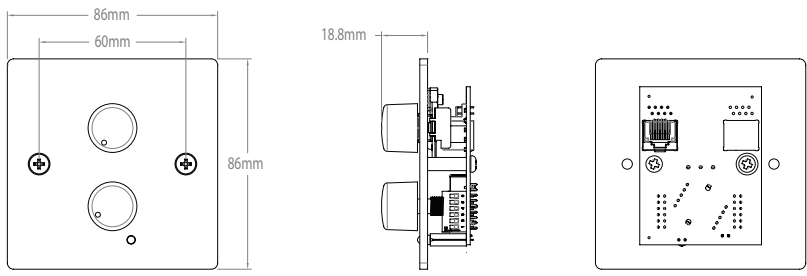

CSR Series

TECHNICAL SPECIFICATIONS:

| | |
|-----------------------|---|
| Connector: | RJ-45 |
| Cable Type: | Cat 5, straight-through cable, 7568B standard |
| Maximum Cable Length: | 1000 ft. (305 m) |
| Dimensions: | |

Figure A: CSR-V Dimensions (EU Version)

Figure B: CSR-2SV/CSR-3SV Dimensions (EU Version)

Figure C: CSR-V Dimensions (US Version)

Figure D: CSR-2SV/CSR-3SV Dimensions (US Version)