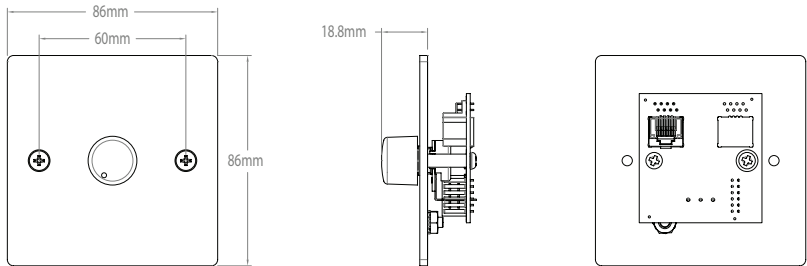

CSR Series

TECHNICAL SPECIFICATIONS:

| | |
|-----------------------|---|
| Connector: | RJ-45 |
| Cable Type: | Cat 5, straight-through cable, 7568B standard |
| Maximum Cable Length: | 1000 ft. (305 m) |
| Dimensions: | |

Figure A: CSR-V Dimensions (EU Version)

Figure B: CSR-2SV/CSR-3SV Dimensions (EU Version)

Figure C: CSR-V Dimensions (US Version)

Figure D: CSR-2SV/CSR-3SV Dimensions (US Version)