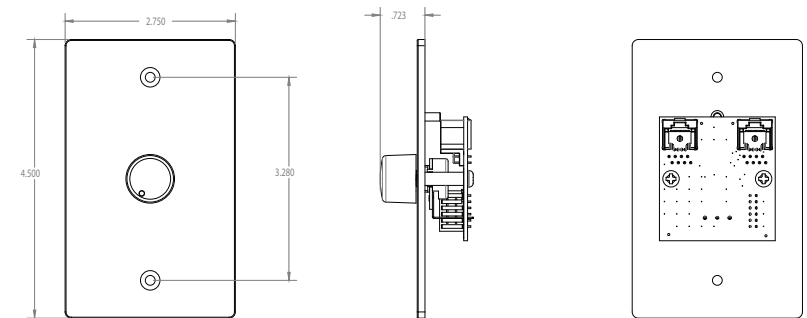

CSR Series

TECHNICAL SPECIFICATIONS:

| | |
|-----------------------|---|
| Connector: | RJ-45 |
| Cable Type: | Cat 5, straight-through cable, 7568B standard |
| Maximum Cable Length: | 1000 ft. (305 m) |
| Dimensions: | |

Figure A: CSR-V Dimensions (EU Version)

Figure B: CSR-2SV/CSR-3SV Dimensions (EU Version)

Figure C: CSR-V Dimensions (US Version)

Figure D: CSR-2SV/CSR-3SV Dimensions (US Version)