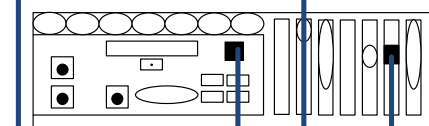

Remote Studer Engineer –
or access by a remote
Chief Engineer

Inside Console

Open network
To Internet

Virtual Vista

Closed Vista Network

Vista console to
Bridge card
Typical connection

PC
Redundant

PC
Main

S
CORE

- Open Internet connection
- Closed Ethernet connection

STUDER
professional audio equipment

Signal flow of the Studer Virtual Vista with
Studer Remote Access™