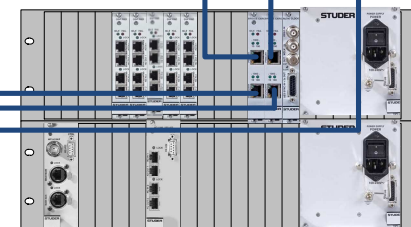

Remote Studer Engineer –
or access by a remote
Chief Engineer

Inside Console

Open network
To Internet

Virtual Vista

Closed Vista Network

Vista console to
Bridge card
Typical connection

PC
Redundant

PC
Main

S
CORE

- Open Internet connection
- Closed Ethernet connection

STUDER
professional audio equipment

Signal flow of the Studer Virtual Vista with
Studer Remote Access™