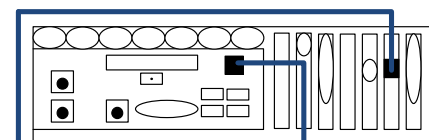

Remote Studer Engineer –
or access by a remote
Chief Engineer

Inside Console

Open network
To Internet

Virtual Vista

Closed Vista Network

Vista console to
Bridge card
Typical connection

PC
Redundant

PC
Main

S
CORE

- Open Internet connection
- Closed Ethernet connection

STUDER
professional audio equipment

Signal flow of the Studer Virtual Vista with
Studer Remote Access™